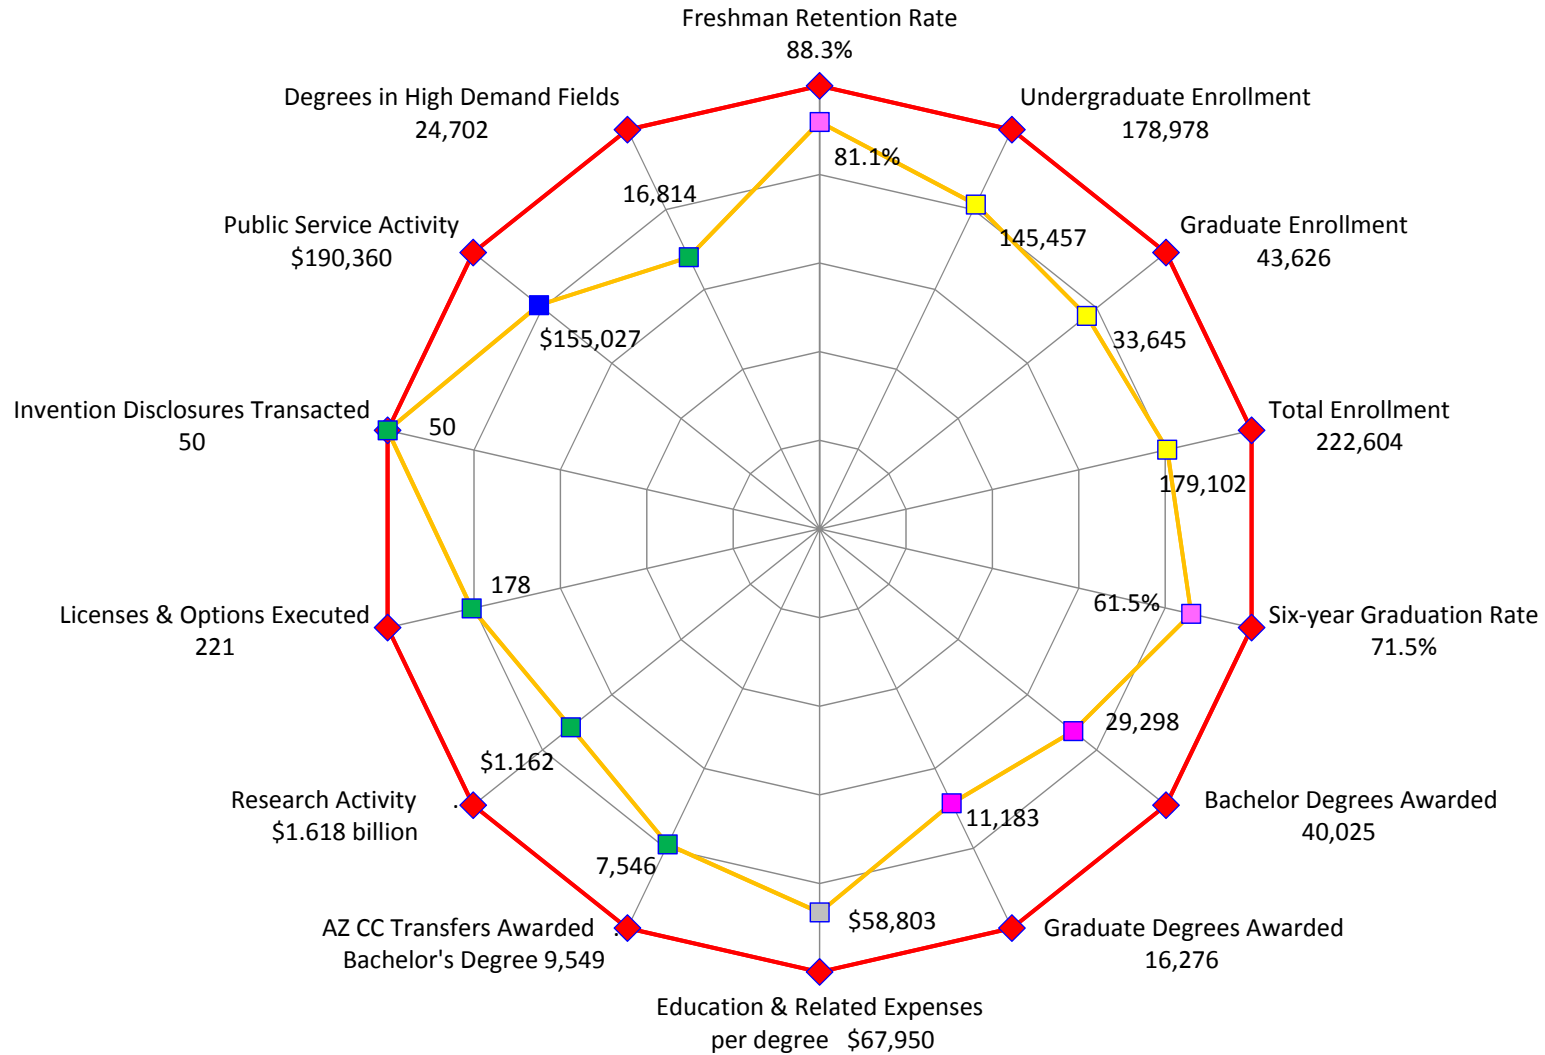

Arizona Higher Education Enterprise 2025 Metrics and Goals

November 2017

2013-14 2014-15 2015-16 2016-17 2017-18